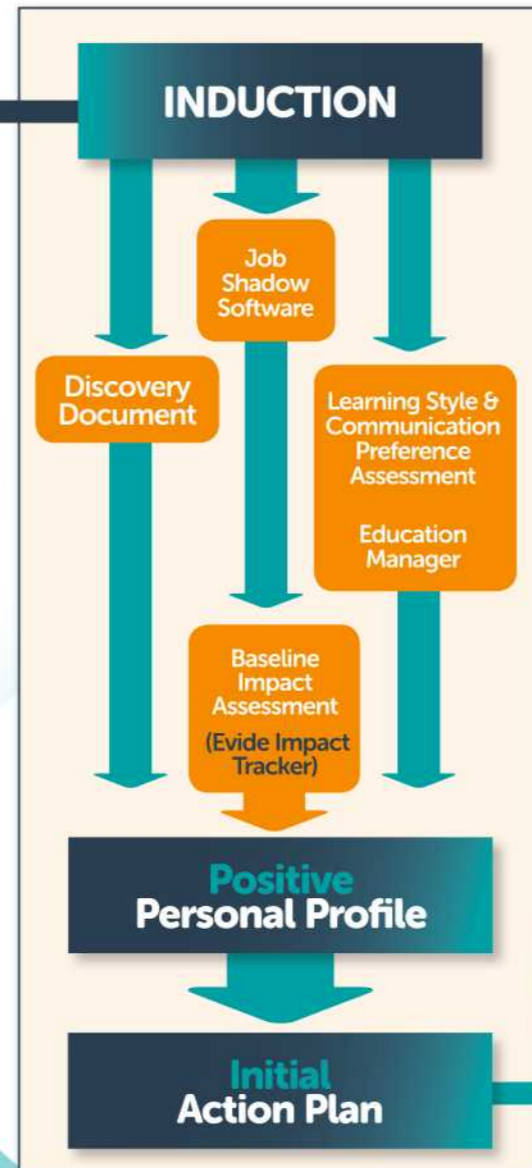

DISCOVERY

Weeks 1-6

DEVELOPMENT & PROGRESSION

Week 7 Onwards

ONGOING IN WORK SUPPORT/ PROJECT EXIT

COMPLETED IGNITE2 APPLICATION

ALLOCATION TO EMPLOYMENT OFFICER

CLASP

Community Living and Support Programme

Activities include Adventurers, Over 50's, 19-30 Club & Social Circles

Bi-Annual Participant Review

- ✓ Review Contact Details + Photo Permission
- ✓ Impact Assessment
- ✓ Update Risk Assessment
- ✓ Review + Set Goals