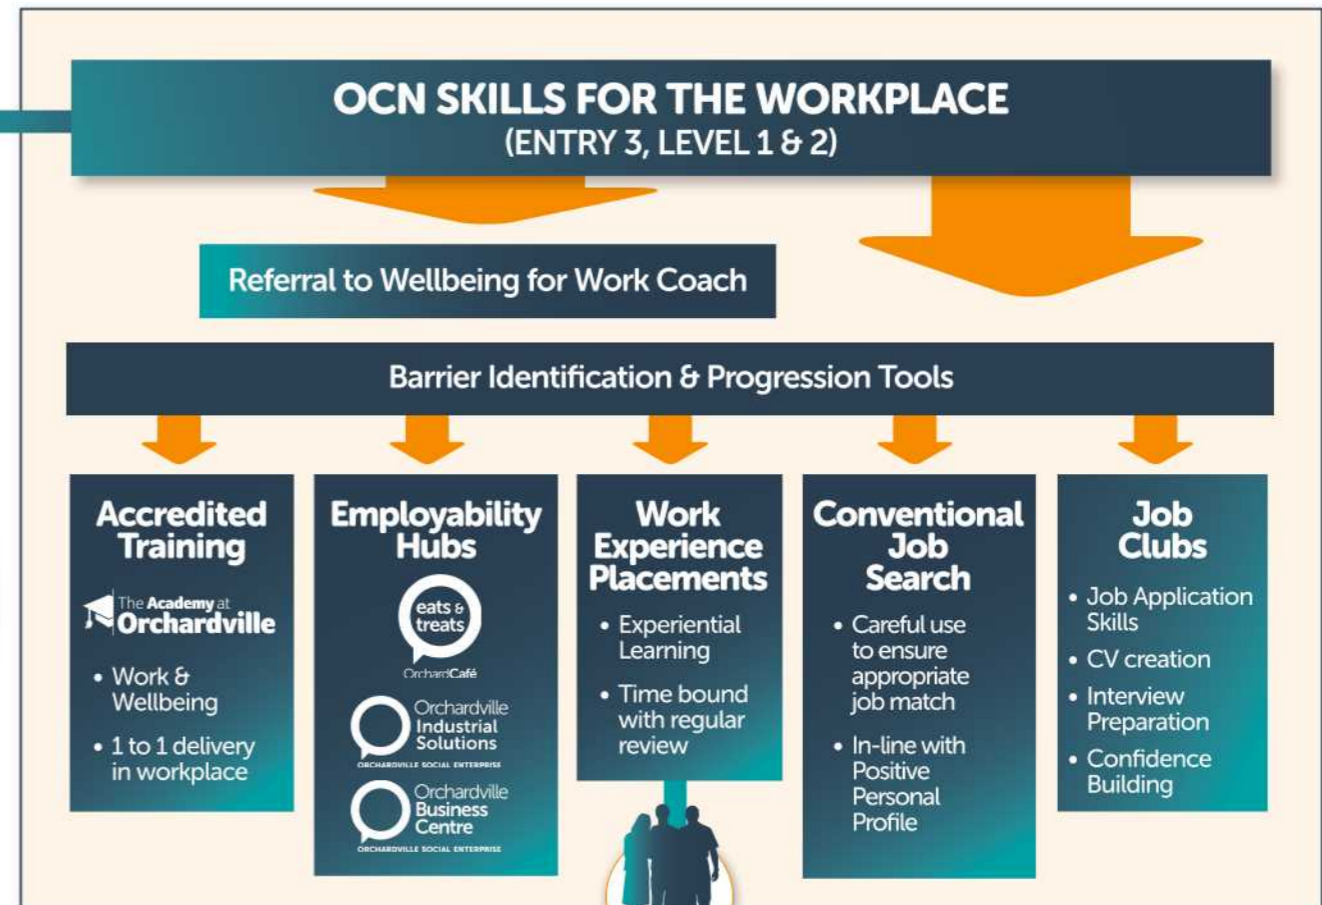

DISCOVERY

Weeks 1-6

DEVELOPMENT & PROGRESSION

Week 7 Onwards

ONGOING IN WORK SUPPORT/ PROJECT EXIT

COMPLETED IGNITE2 APPLICATION

ALLOCATION TO EMPLOYMENT OFFICER

CLASP

Community Living and Support Programme

Activities include Adventurers, Over 50's, 19-30 Club & Social Circles

Bi-Annual Participant Review

- ✓ Review Contact Details + Photo Permission
- ✓ Impact Assessment
- ✓ Update Risk Assessment
- ✓ Review + Set Goals